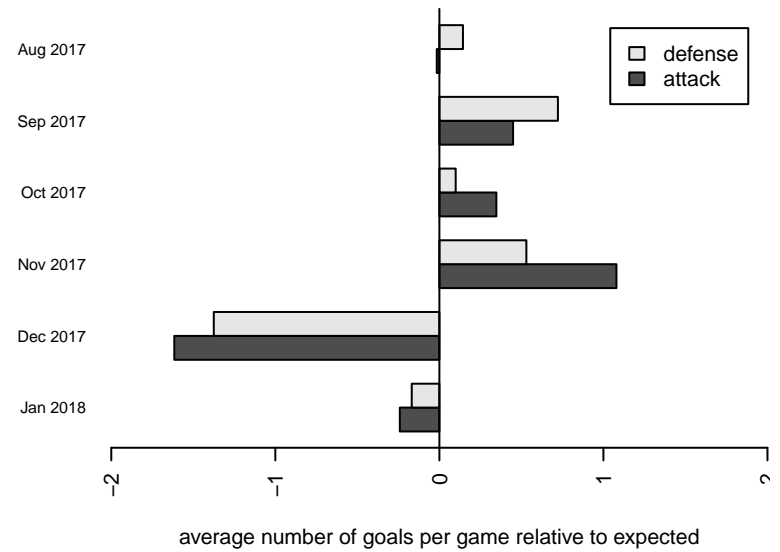

Performance relative to 13 month average