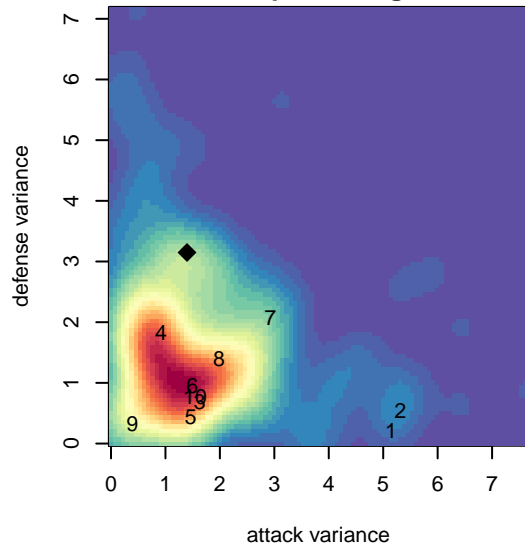

# Highline Select B G05

Highline Select  
 Burien, WA  
 G05 total strength=471  
 attack=0.4 defense=0.26  
 fall league = NPSL Div 3 (05) U13

alt names used:  
 HSA Select  
 HSA Select G05/06 Chalmers  
 HSA Select G05 – Chalmers

Venues played:  
 2017 Xtreme Cup GU13 Silver  
 2017 NPSL Division 3 (05) U13  
 2017 Founders Cup G05 Div A

**Highline Select B G05**  
 Dots are actual minus expected GF (blue circles) and GA (red triangles).  
 Blue line is smoothed change in attack strength. Red is smoothed change in defense strength.

**attack and defense variance (black dot)  
relative to other teams  
and top 10 in region**

**attack and defense rating  
relative to others at age  
and all opponents in last 13 months**

**Performance relative to 13 month average**