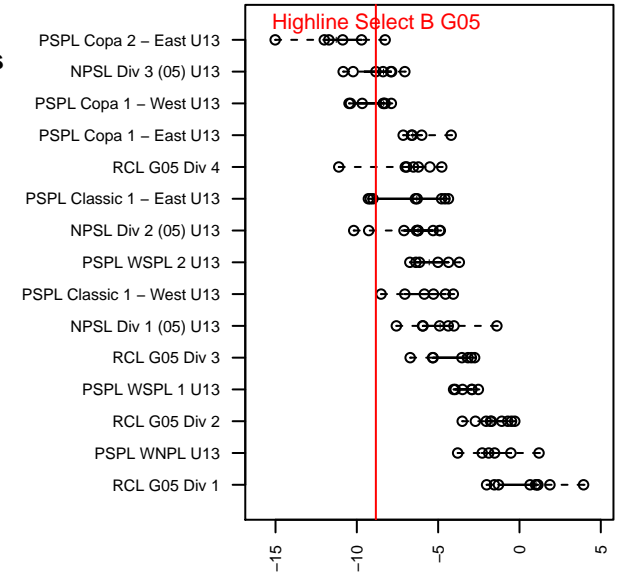

Venues played:  
 2017 Xtreme Cup GU13 Silver  
 2017 NPSL Division 3 (05) U13  
 2017 Founders Cup G05 Div A

**Highline Select B G05**  
 Dots are actual minus expected GF (blue circles) and GA (red triangles).  
 Blue line is smoothed change in attack strength. Red is smoothed change in defense strength.

**attack and defense variance (black dot)  
relative to other teams  
and top 10 in region**

**attack and defense rating  
relative to others at age  
and all opponents in last 13 months**

**Performance relative to 13 month average**